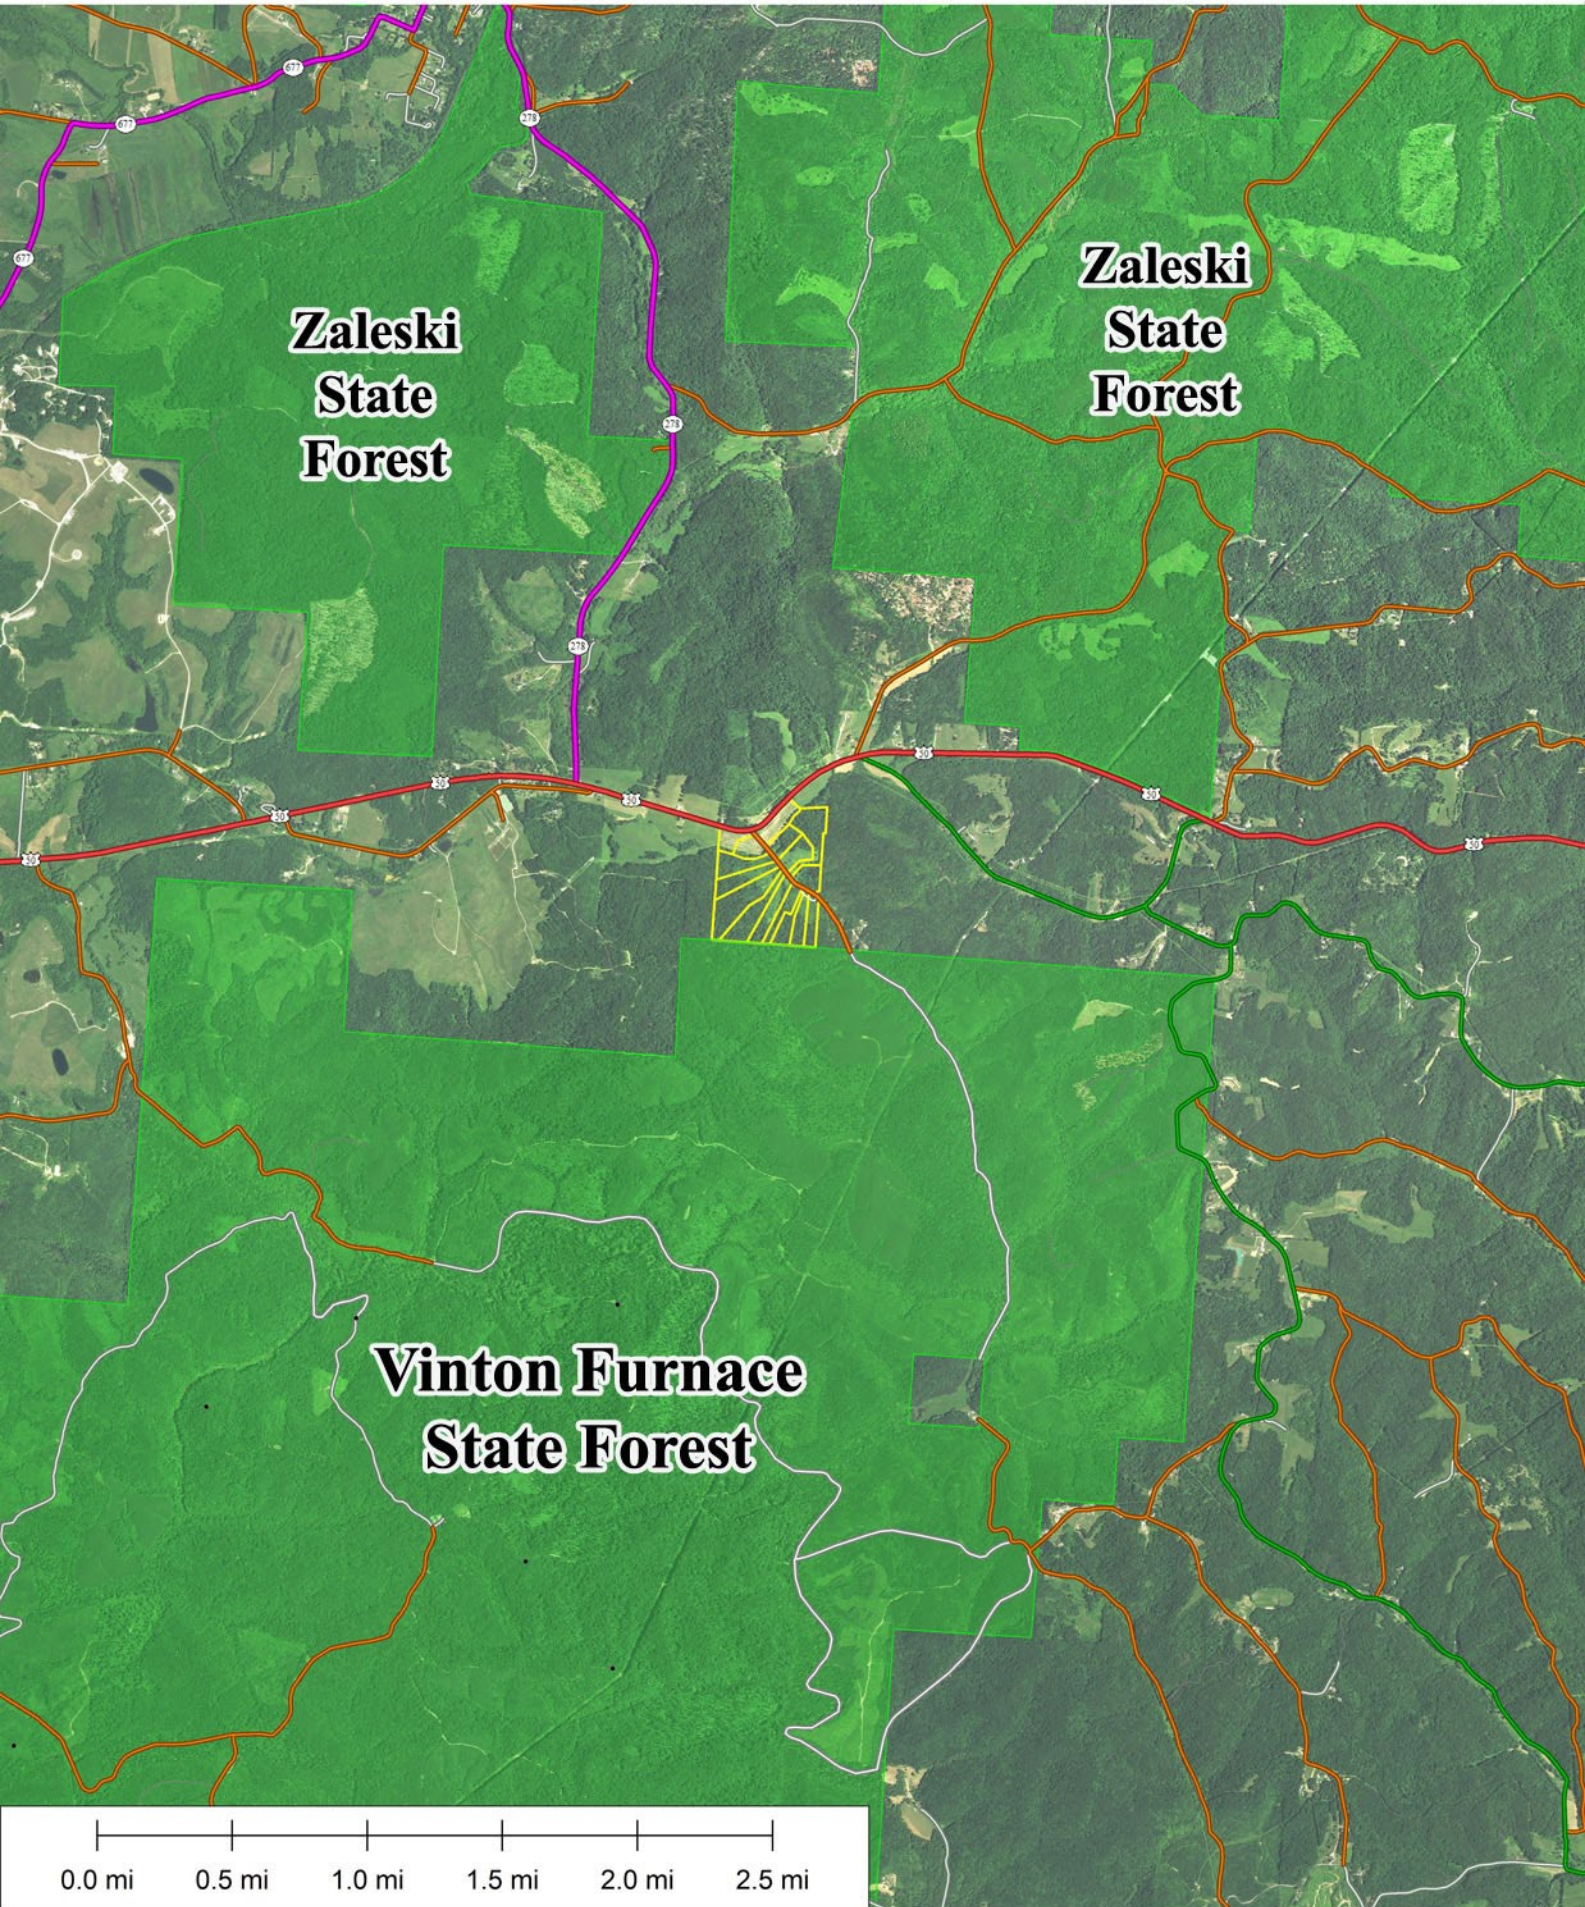

The Woods at Wheelabout Creek

**Zaleski
State
Forest**

**Zaleski
State
Forest**

**Vinton Furnace
State Forest**

0.0 mi 0.5 mi 1.0 mi 1.5 mi 2.0 mi 2.5 mi